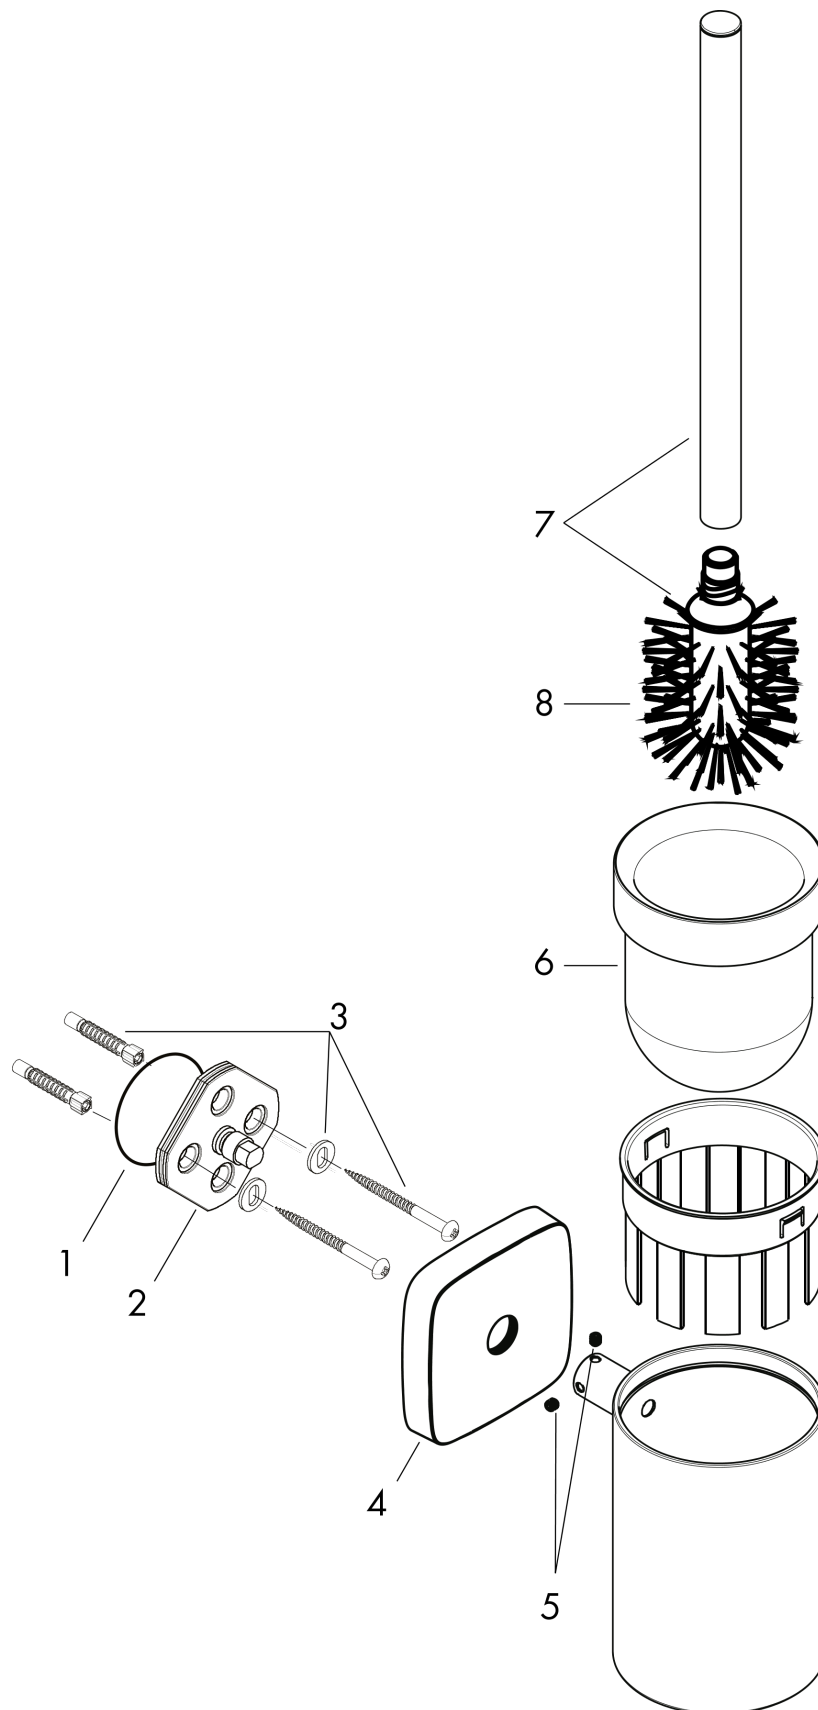

PuraVida

PuraVida Toilet Brush with Holder

Finishes : **chrome** Part no. : **41505000**

Description

Features

- Brush
- Wall-mounted

Item details

List Price \$ 217.00

Compliance

Product image

Scale drawing

PuraVida

PuraVida Toilet Brush with Holder

Finishes : **chrome** Part no. : **41505000**

Exploded drawing

Year of production: >07/09

PuraVida

PuraVida Toilet Brush with Holder

Finishes : **chrome** Part no. : **41505000**

Spare parts list

Year of production: >07/09

Pos.	Description	Part no.	Price	PU
1	O-ring 45x2,5	98432000	-	1
2	support element	98539000	-	1
3	mounting set	96179000	-	1
4	escutcheon	95374000	-	1
5	hollow set screw M4x4	98540000	-	1
6	ceramic cup on its own	98547000	-	1
7	stick with brush	95577000	-	1
8	WC-brush black	40068000	-	1