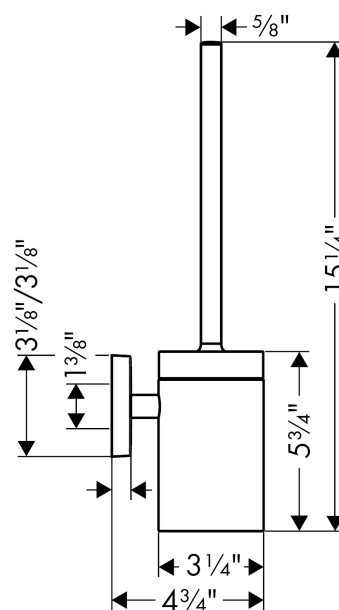

PuraVida

PuraVida Toilet Brush with Holder

Finishes : **chrome** Part no. : **41505000**

Description

Features

- Brush
- Wall-mounted

Item details

List Price \$ 217.00

Compliance

Product image

Scale drawing

PuraVida

PuraVida Toilet Brush with Holder

Finishes : **chrome** Part no. : **41505000**

Exploded drawing

Year of production: >07/09

PuraVida

PuraVida Toilet Brush with Holder

Finishes : **chrome** Part no. : **41505000**

Spare parts list

Year of production: >07/09

Pos.	Description	Part no.	Price	PU
1	O-ring 45x2,5	98432000	-	1
2	support element	98539000	-	1
3	mounting set	96179000	-	1
4	escutcheon	95374000	-	1
5	hollow set screw M4x4	98540000	-	1
6	ceramic cup on its own	98547000	-	1
7	stick with brush	95577000	-	1
8	WC-brush black	40068000	-	1